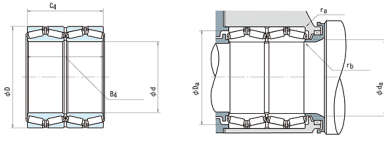

JOP BEARING MFG. CORP.

NSK 482KV6152 ROLLING BEARINGS FOR STEEL MILLS

Bearing No. 482KV6152

482KV6152 Bearing 2D drawings and 3D CAD models

hidYobi	482KV6152
LangID	1
ALP23	0
ALP22	0
D_	615.95
ALP21	28
C	4100
B_	330.2
hidTable	ecat_NSTPRF
RAr	1227.5
rb	3.3
mass	242
ra	6.4
D_a	582
C0	13800
SLR	62
Prod_Type3	TRBSR_FR_ID
da	508
d	482.6
BET21	1
BET22	30
BET23	0
C_	330.2
yobi	482KV6152
KBRG	3661