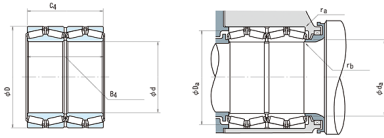

JOP BEARING MFG. CORP.

NSK 482KV6152 ROLLING BEARINGS FOR STEEL MILLS

Bearing No. 482KV6152

482KV6152 Bearing 2D drawings and 3D CAD models

hidYobi	482KV6152
LangID	1
ALP23	0
ALP22	0
D_	615.95
ALP21	28
C	4100
B_	330.2
hidTable	ecat_NSTPRF
RAr	1227.5
rb	3.3
mass	242
ra	6.4
D_a	582
C0	13800
SLR	62
Prod_Type3	TRBSR_FR_ID
da	508
d	482.6
BET21	1
BET22	30
BET23	0
C_	330.2
yobi	482KV6152
KBRG	3661